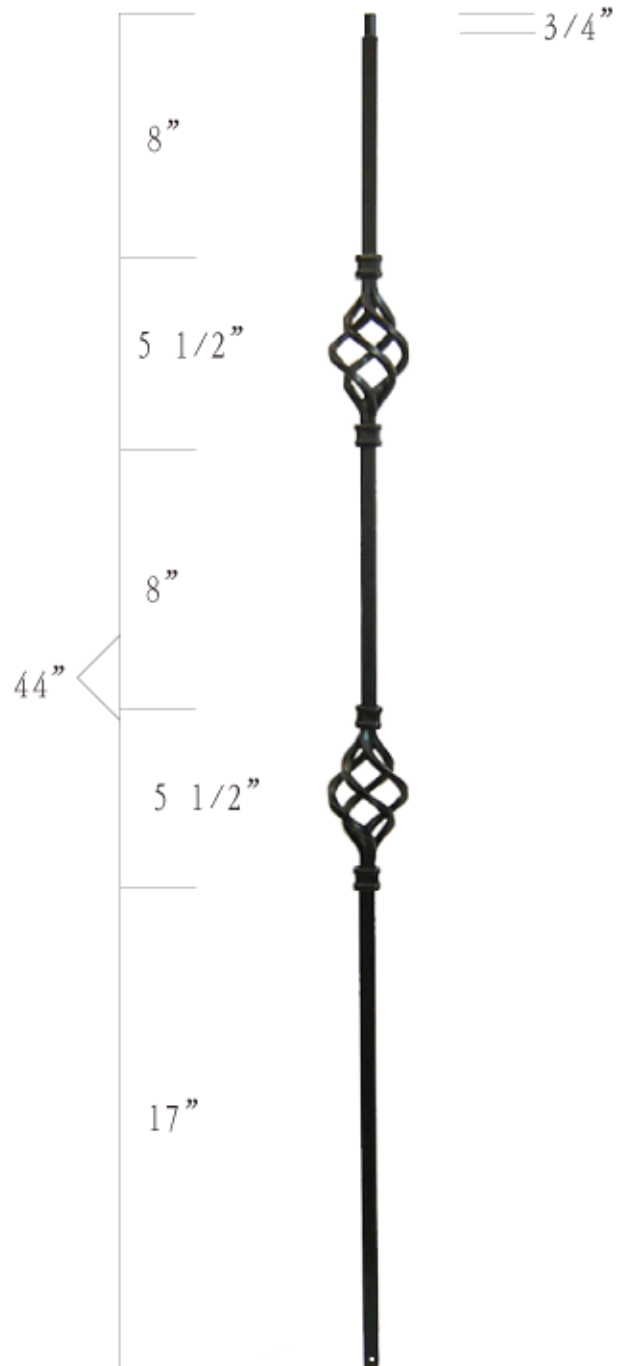

| | |
|--------------|---------------------------------------|
| PSP05-44-BLK | Square 1/2" Powder Coated in Black |
| PSP05-44-MF | Square 1/2" Mill Finish |

| | |
|--------------|--------------------------------------|
| PRP14-44-BLK | Round 14mm Powder Coated in Black |
| PRP14-44-MF | Round 14mm Mill Finish |

| | |
|---------------|---------------------------------------|
| PS1C05-44-BLK | Square 1/2" Powder Coated in Black |
| PS1C05-44-MF | Square 1/2" Mill Finish |

| | |
|---------------|---------------------------------------|
| PS2C05-44-BLK | Square 1/2" Powder Coated in Black |
| PS2C05-44-MF | Square 1/2" Mill Finish |

| | |
|---------------|---------------------------------------|
| PS1B05-44-BLK | Square 1/2" Powder Coated in Black |
| PS1B05-44-MF | Square 1/2" Mill Finish |

| | |
|---------------|---------------------------------------|
| PS2B05-44-BLK | Square 1/2" Powder Coated in Black |
| PS2B05-44-MF | Square 1/2" Mill Finish |