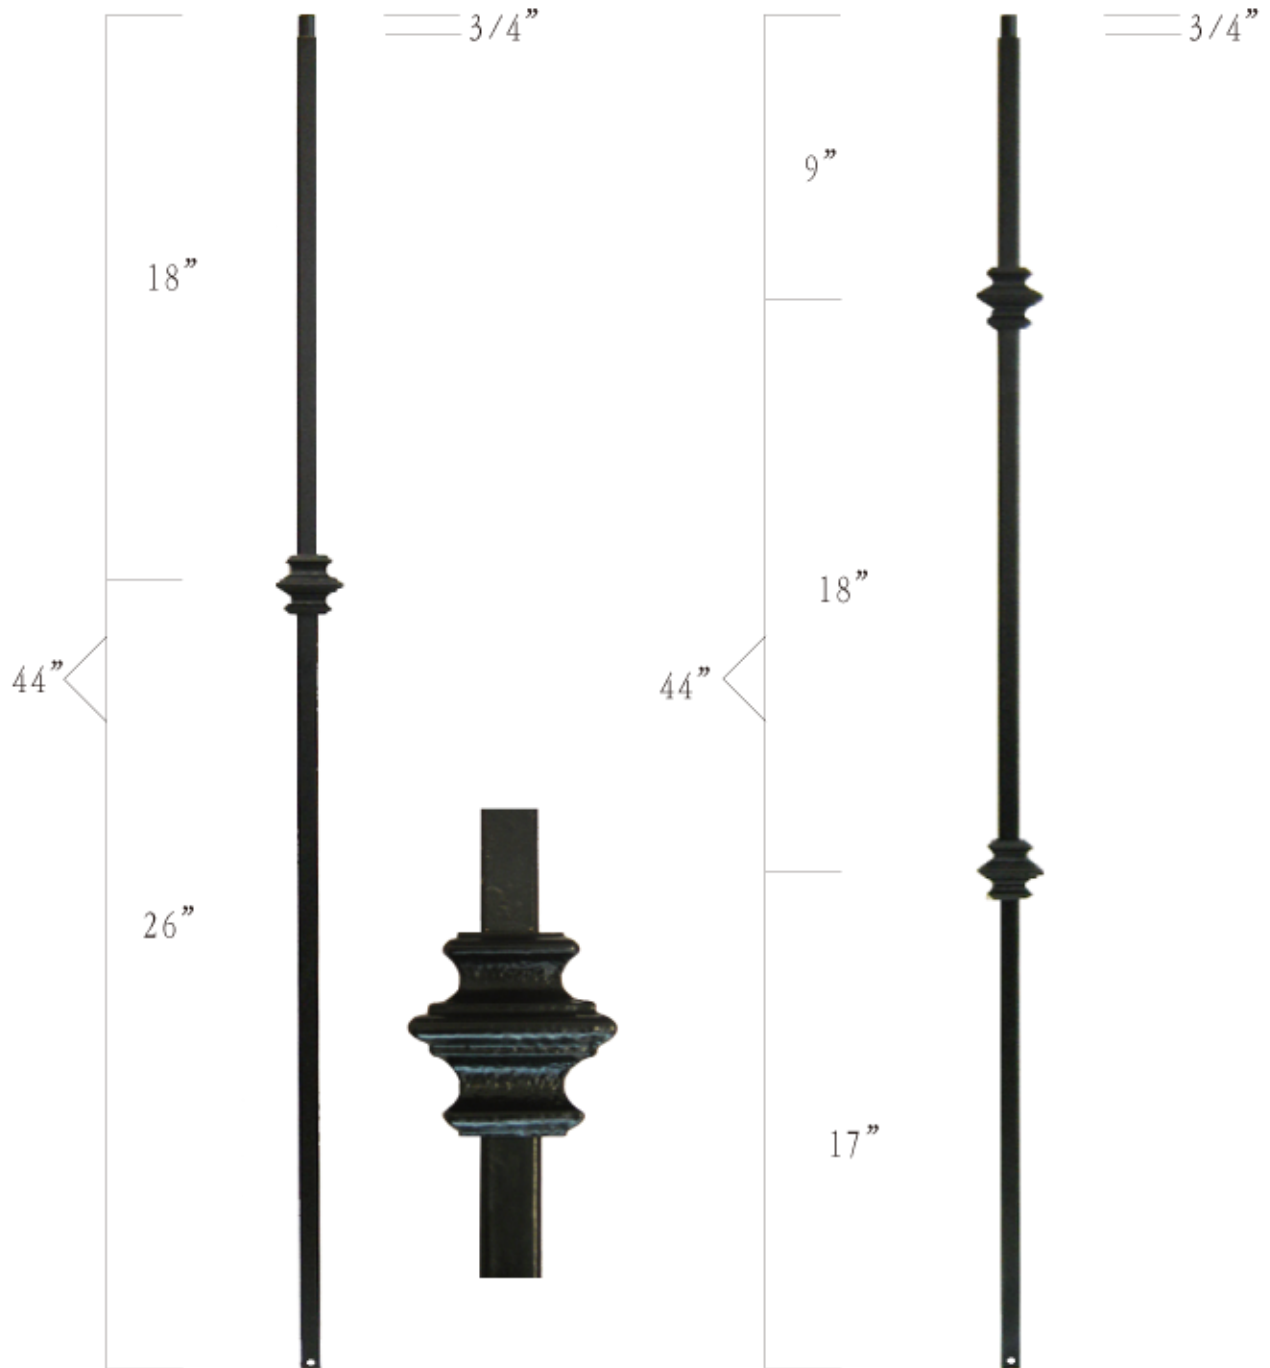

| | |
|--------------|---------------------------------------|
| PSP05-44-BLK | Square 1/2" Powder Coated in Black |
| PSP05-44-MF | Square 1/2" Mill Finish |

| | |
|--------------|--------------------------------------|
| PRP14-44-BLK | Round 14mm Powder Coated in Black |
| PRP14-44-MF | Round 14mm Mill Finish |

| | |
|---------------|---------------------------------------|
| PS1C05-44-BLK | Square 1/2" Powder Coated in Black |
| PS1C05-44-MF | Square 1/2" Mill Finish |

| | |
|---------------|---------------------------------------|
| PS2C05-44-BLK | Square 1/2" Powder Coated in Black |
| PS2C05-44-MF | Square 1/2" Mill Finish |