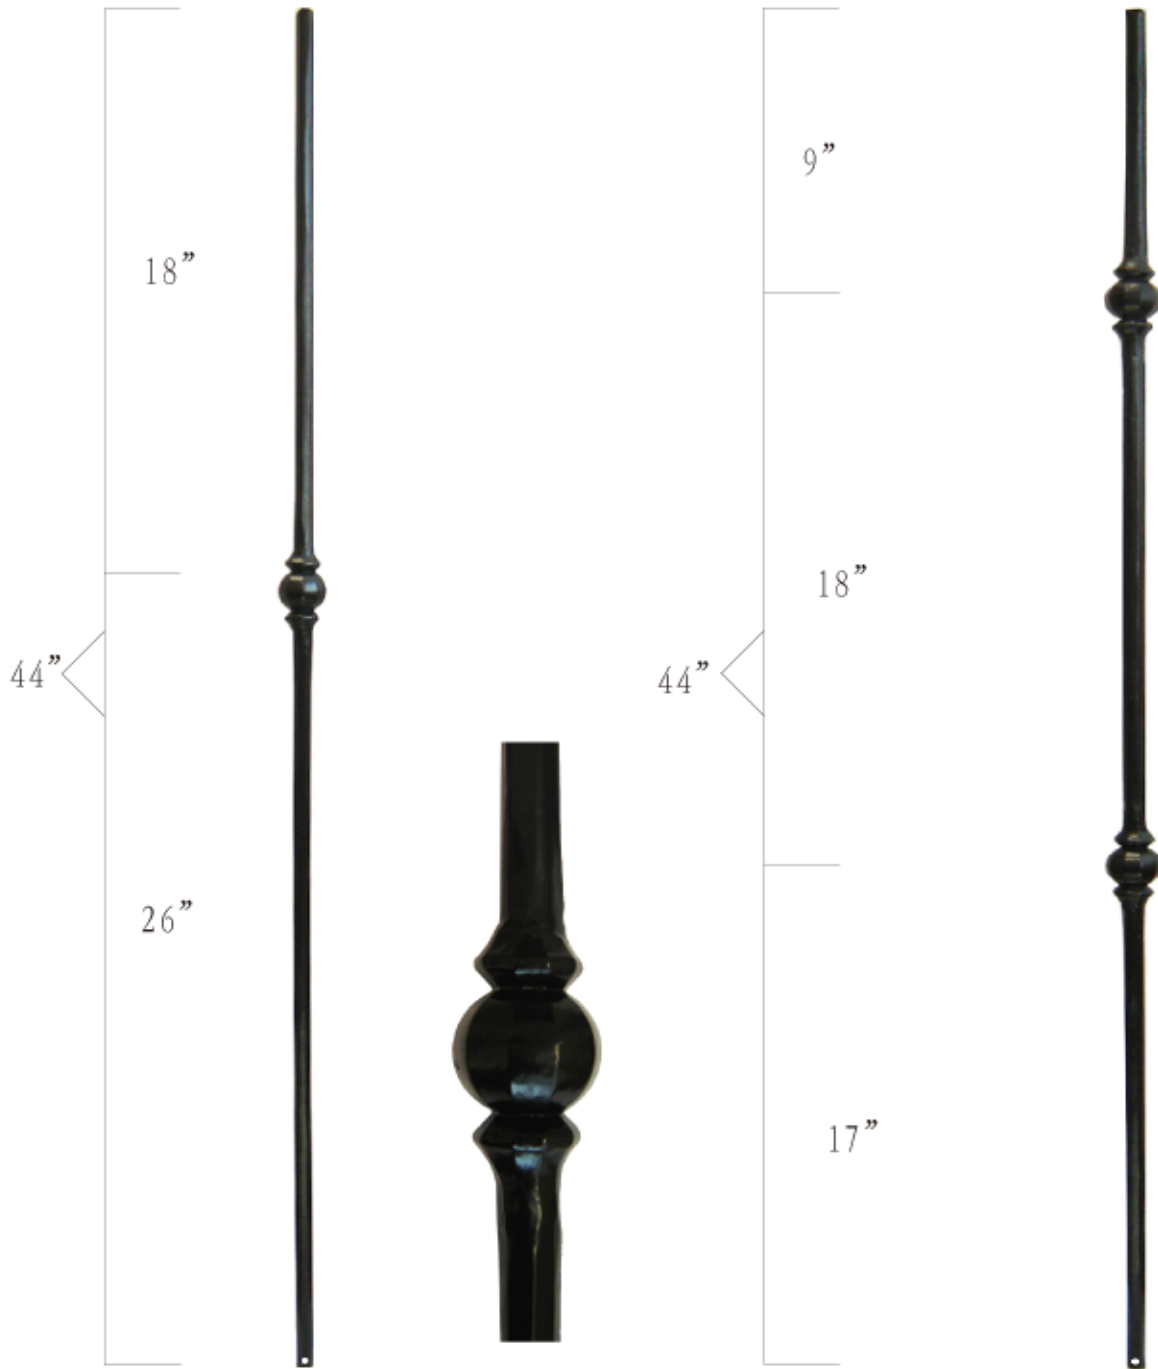

| | |
|--------------|---------------------------------------|
| PSP05-44-BLK | Square 1/2" Powder Coated in Black |
| PSP05-44-MF | Square 1/2" Mill Finish |

| | |
|--------------|--------------------------------------|
| PRP14-44-BLK | Round 14mm Powder Coated in Black |
| PRP14-44-MF | Round 14mm Mill Finish |

| | |
|---------------|---------------------------------------|
| PS1C05-44-BLK | Square 1/2" Powder Coated in Black |
| PS1C05-44-MF | Square 1/2" Mill Finish |

| | |
|---------------|---------------------------------------|
| PS2C05-44-BLK | Square 1/2" Powder Coated in Black |
| PS2C05-44-MF | Square 1/2" Mill Finish |