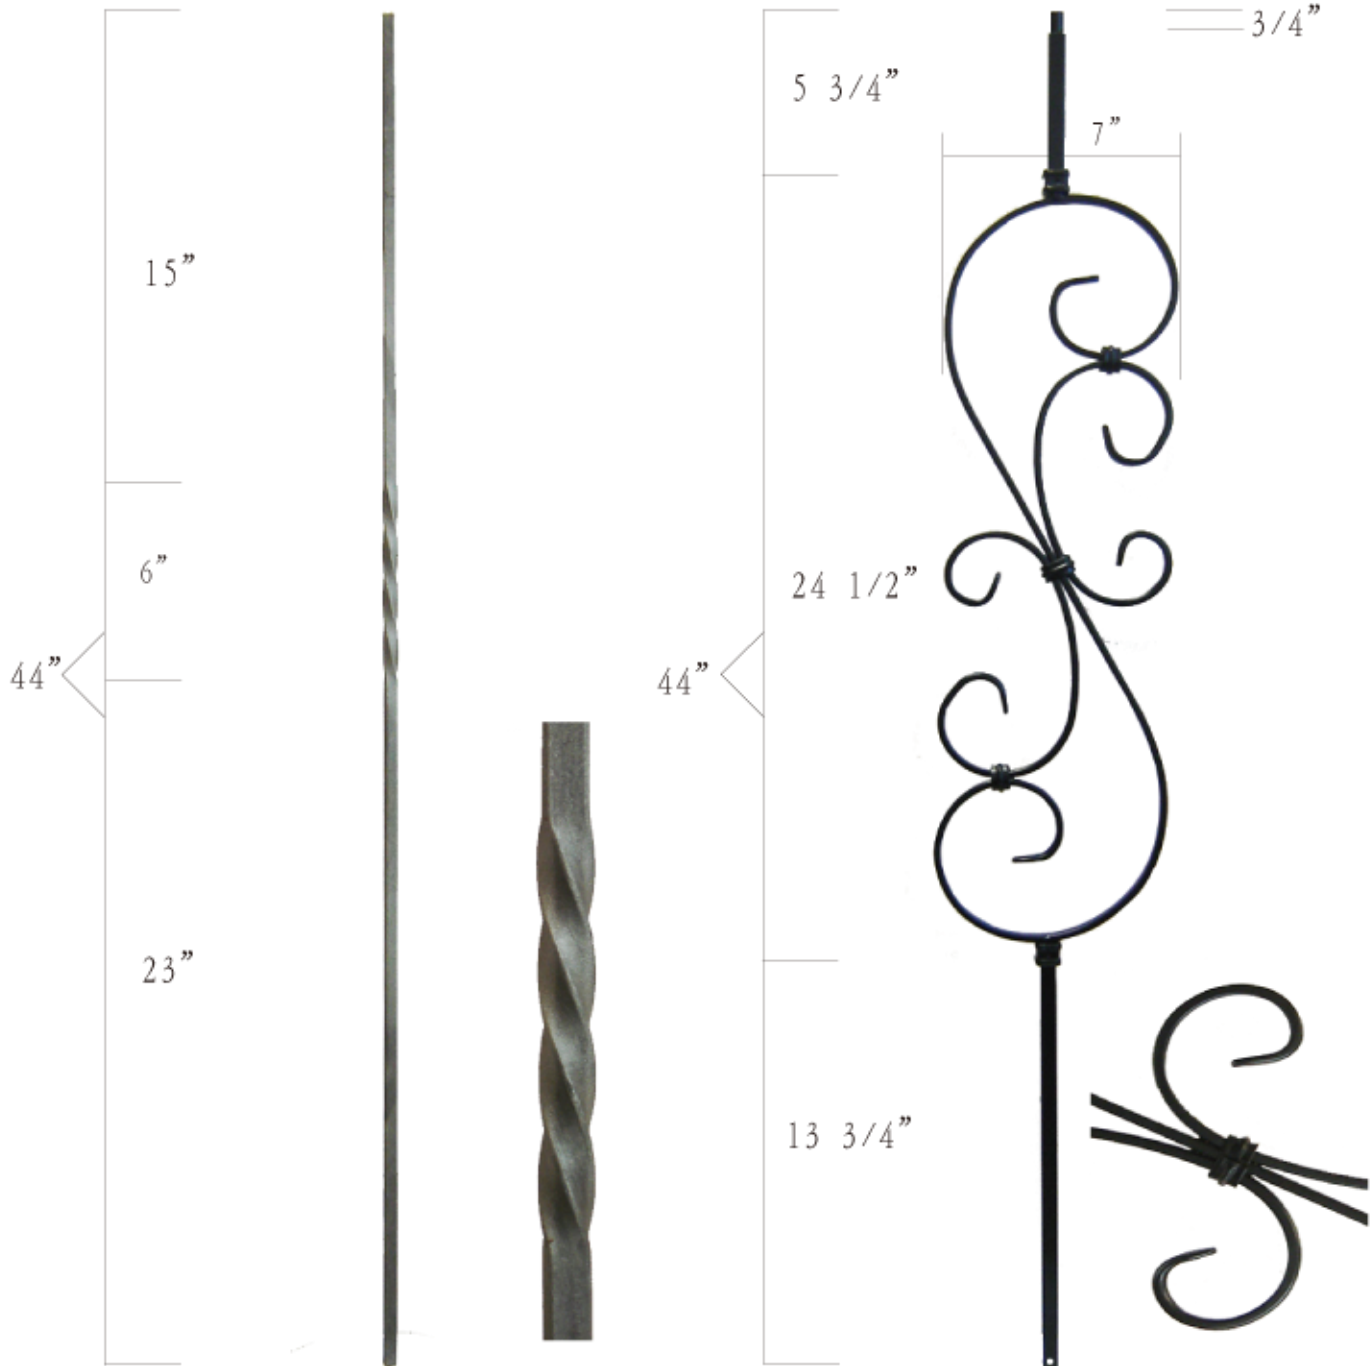

PS1S05-44-BLK	Square 1/2" Powder Coated in Black
PS1S05-44-MF	Square 1/2" Mill Finish

PSS05-44-BLK	Square 1/2" Powder Coated in Black
PSS05-44-MF	Square 1/2" Mill Finish