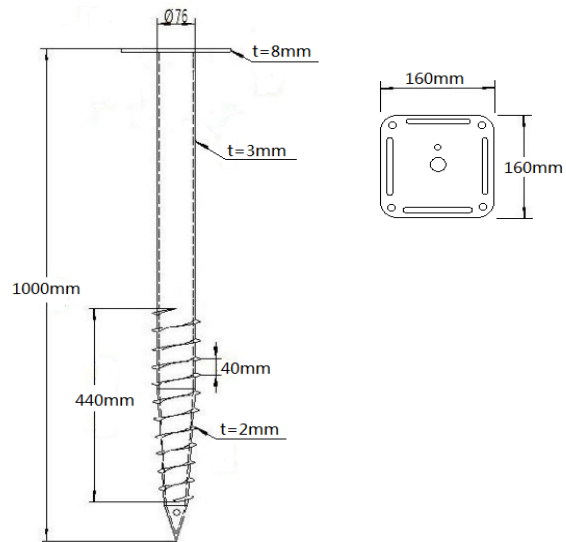

Part #	Description	Price CAD
GS-680	Ground Screw, hot Galvanize, 680mm L	

Part #	Description	Price CAD
GS-550	Ground Screw, hot Galvanize, 550mm L	

Part #	Description	Price CAD
GS-560	Ground Screw, hot Galvanize, 560mm L	

Part #	Description	Price CAD
GS-1000	Ground Screw, hot Galvanize, 1000mm L	