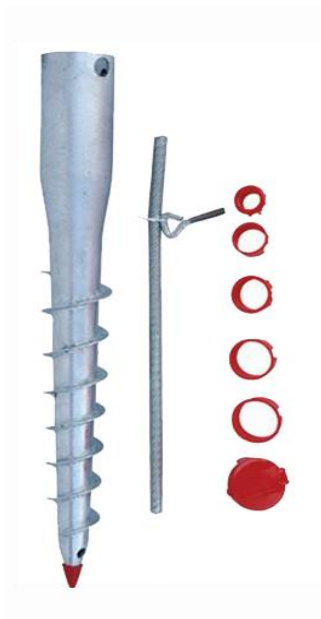

Part #	Description	Price CAD
GS-680	Ground Screw, hot Galvanize, 680mm L	

Part #	Description	Price CAD
GS-550	Ground Screw, hot Galvanize, 550mm L	

Part #	Description	Price CAD
GS-560	Ground Screw, hot Galvanize, 560mm L	

Part #	Description	Price CAD
GS-1000	Ground Screw, hot Galvanize, 1000mm L	