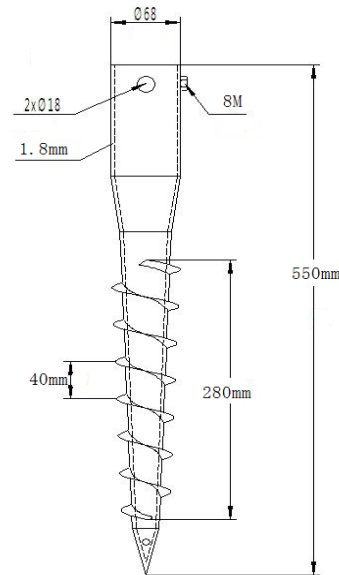

Part #	Description	Price CAD
GS-680	Ground Screw, hot Galvanize, 680mm L	

Part #	Description	Price CAD
GS-550	Ground Screw, hot Galvanize, 550mm L	

Part #	Description	Price CAD
GS-560	Ground Screw, hot Galvanize, 560mm L	

Part #	Description	Price CAD
GS-1000	Ground Screw, hot Galvanize, 1000mm L	