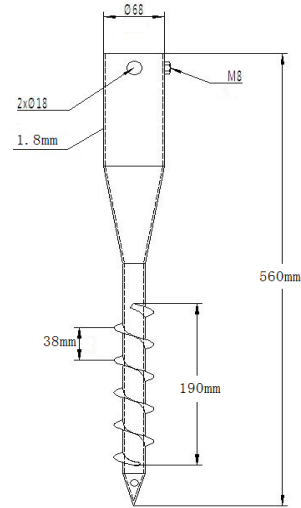

Part #	Description	Price CAD
GS-680	Ground Screw, hot Galvanize, 680mm L	

Part #	Description	Price CAD
GS-550	Ground Screw, hot Galvanize, 550mm L	

Part #	Description	Price CAD
GS-560	Ground Screw, hot Galvanize, 560mm L	

Part #	Description	Price CAD
GS-1000	Ground Screw, hot Galvanize, 1000mm L	